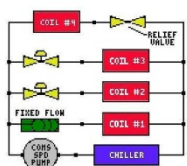

*****SOLUTIONS; THROUGH QUALITY PRODUCTS & SERVICE***VISIT: WWW.RMHADLEE.COM**

R.M. HEADLEE

VALVES AND CONTROLS

*RMH Valve Automation Center
& Local Installations*

Buffalo Office / Automation Center
3649 California Road
Orchard Park, NY 1412
Phone: (716) 662-9813
Fax: (716) 662-1557
rudy@rmheadlee.com