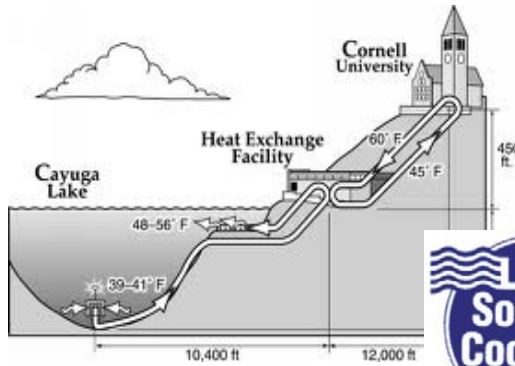

*****SOLUTIONS; THROUGH QUALITY PRODUCTS & SERVICE***VISIT: WWW.RMHADLEE.COM**

R.M. HEADLEE

VALVES AND CONTROLS

*RMH Valve Automation Center
& Local Installations*

Buffalo Office / Automation Center
3649 California Road
Orchard Park, NY 1412
Phone: (716) 662-9813
Fax: (716) 662-1557
rudy@rmheadlee.com